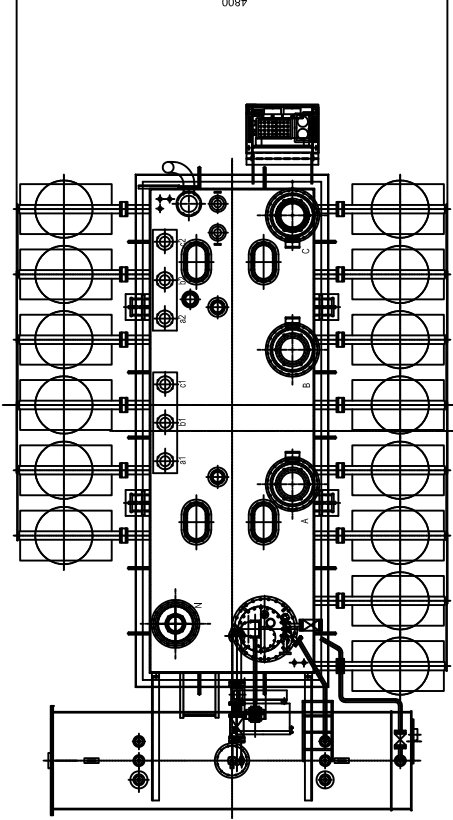

7000

6200

4800

THREE PHASE TRANSFORMER-63 MVA
 115± 9 X 1.78%/6.3-6.3KV, 50Hz
 ONAF/ONAN CONNECTION SYMBOL - YNd11-d11

MASS(重量)	
TOTAL (总重)	90000 kg
Oil (油重)	21000 kg
UNTANKING (吊空重)	43000 kg
TRANSPORT WITH OIL (含油运输重)	78000 kg

REF.
 Des-Product
 Material
 Drawing
 Connect
 EX-LES
 MARK
 QUALITY
 CUSTOMER
 SUPPLIER
 APPROVE

TYPE	ISD SHA	ISD SHA	ISD SHA
CONTR.	ISD SHA	ISD SHA	ISD SHA
SCALE	ISD SHA	ISD SHA	ISD SHA
DESIGNATION		DESIGNATION	
DRAWING No.		DRAWING No.	
DATE		DATE	