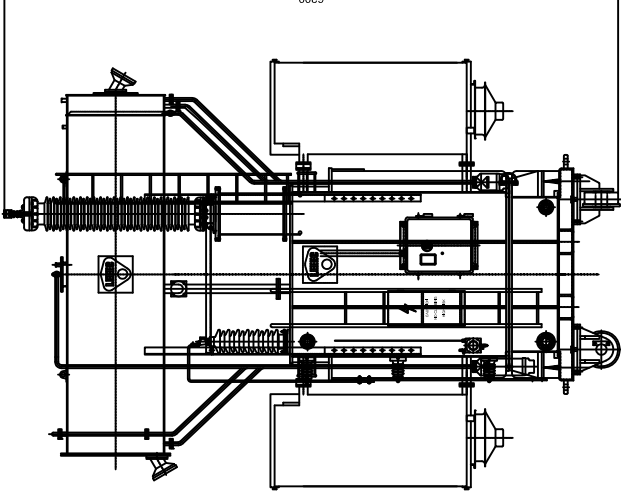

7000

6200

4800

THREE PHASE TRANSFORMER-63 MVA
 115± 9 X 1.78%/6.3-6.3KV, 50Hz
 ONAF/ONAN CONNECTION SYMBOL - YNd11-d11

MASS(重量)	
TOTAL (总重)	90000 kg
Oil (油重)	21000 kg
UNTANKING (吊空重)	43000 kg
TRANSPORT WITH OIL (含油运输重)	78000 kg

REF.
 Des-Product
 Material
 Drawing
 Connect
 EX-LES
 MARK
 QUALITY
 CUSTOMER
 SUPPLIER
 APPROVE

TYPE	ISD SHA	ISD SHA	ISD SHA
CONTR.	ISD SHA	ISD SHA	ISD SHA
SCALE	ISD SHA	ISD SHA	ISD SHA
DESIGNATION		DESIGNATION	
DRAWING No.		DRAWING No.	
DATE		DATE	